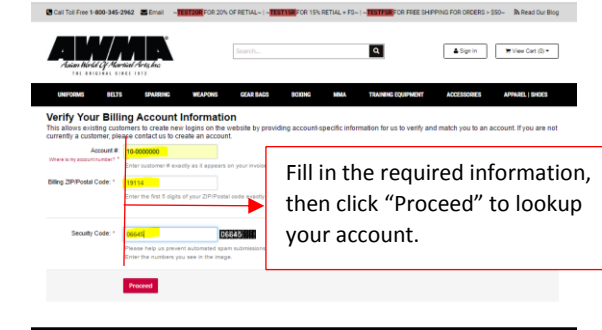

First Time Sign in Instruction For New AWMA Website

Create your new sign in as easy as 1, 2, 3!

All wholesale and retail customers should sign in here

Step 1:

All Wholesale and Retail customers must create a new sign for the new AWMA website. This will be your sign in and password going forward. ***No need to create another sign in once you have completed steps 1, 2, and 3.***

Step 2:

Step 3: